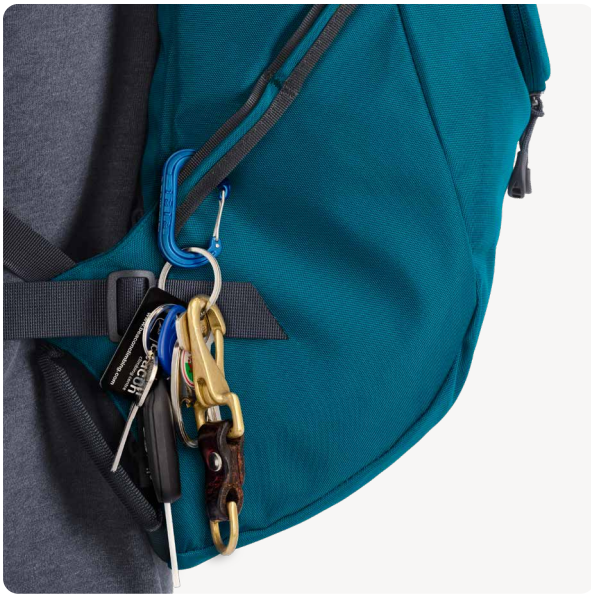

## The Wee-Wire

is how we fondly term our new XSRE wire gate carabiner. The XSRE wire is the newest addition to the hugely popular XSRE family. With an offset oval wiregate and I-Beam construction for optimum strength to weight ratio, the wire gate option is also the most affordable XSRE carabiner in our range.

XSRE WIREGATE V01

Available in 10 highly saturated colours.

## FEATURES

- Symmetrical D shape
- I-Beam construction for optimum strength to weight ratio
- Wider gate opening of 16mm
- DMM quality on accessory carabiner
- Wiregates perform better in snow and icy conditions