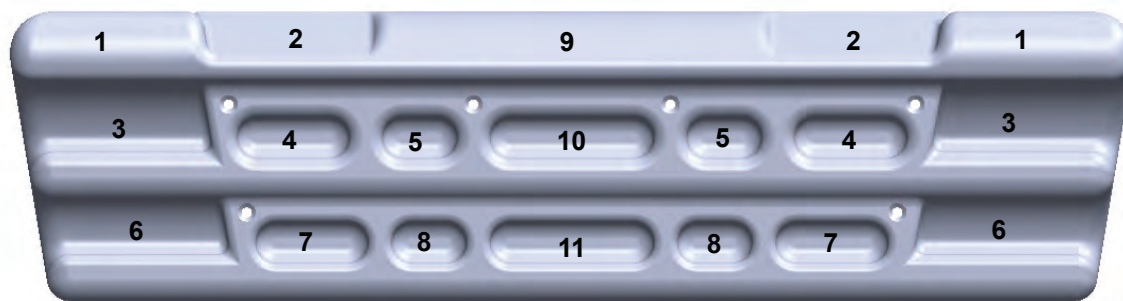

Wood Grips Compact

- 1 | outer jugs
- 2 | 56 mm flat sloper
- 3 | 29 mm edges
- 4 | 29 mm 3-finger pockets
- 5 | 29 mm 2-finger pockets
- 6 | 19 mm edges
- 7 | 19 mm 3-finger pockets
- 8 | 19 mm 2-finger pockets
- 9 | 56 mm round sloper
- 10 | 29 mm 4-finger pocket
- 11 | 19 mm 4-finger pocket