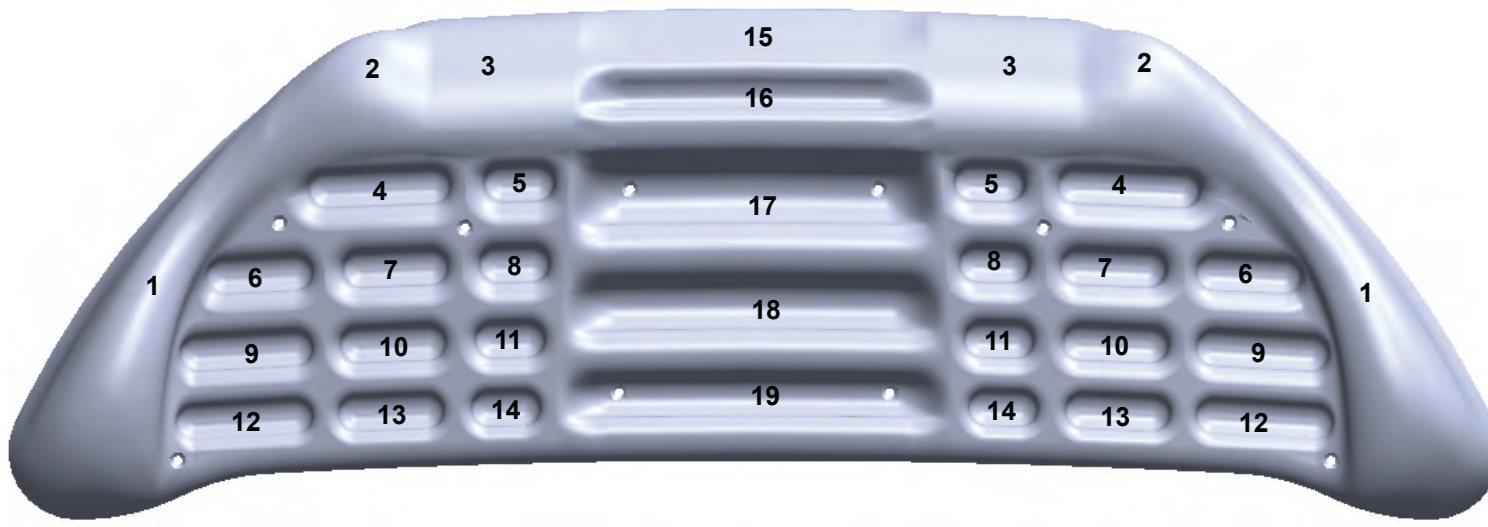

Contact

- 1 | variable pinches
- 2 | outer jugs
- 3 | 63 mm round slopers
- 4 | 30 mm 4-finger pockets
- 5 | 40 mm 2-finger pockets
- 6 | 20 mm 3-finger pockets
- 7 | 30 mm 3-finger pockets
- 8 | 32 mm 2-finger pockets
- 9 | 20 mm 4-finger pockets
- 10 | 25 mm 3-finger pockets
- 11 | 25 mm 2-finger pockets
- 12 | 12 mm 4-finger pockets
- 13 | 17 mm 3-finger pockets
- 14 | 17 mm 2-finger pockets
- 15 | 53 mm flat sloper
- 16 | 15 mm edge
- 17 | 35 mm edge
- 18 | 28 mm edge
- 19 | 23 mm edge

Simulator 3D

- 1 | outer jugs
- 2 | 55 mm flat slopers
- 3 | 65 mm round slopers
- 4 | 30 mm 3-finger pockets
- 5 | 25 mm edges
- 6 | 19 mm edges
- 7 | 36 mm edges
- 8 | 15 mm 3-finger pockets
- 9 | 35 mm 3-finger pockets
- 10 | 17 mm 3-finger pockets
- 11 | 14 mm edge
- 12 | 30 mm 2-finger pockets
- 13 | 14 mm 2-finger pockets
- 14 | center jug
- 15 | 50 mm 3-finger pocket
- 16 | 37 mm 3-finger pocket
- 17 | 28 mm 2-finger pocket
- 18 | 32 mm 2-finger pocket

Project

- 1 | outer jugs
- 2 | 55 mm flat slopers
- 3 | 45 mm 3-finger pockets
- 4 | 30 mm edges
- 5 | 40 mm 2-finger pockets
- 6 | 22 mm 3-finger pockets
- 7 | 22 mm 2-finger pockets
- 8 | 53 mm round sloper
- 9 | 39 mm edge
- 10 | 16 mm edge