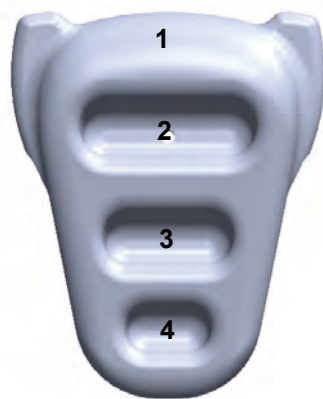

Rock Ring

- 1 | jug
- 2 | 40 mm 4-finger pocket
- 3 | 32 mm 3-finger pocket
- 4 | 25 mm 2-finger pocket